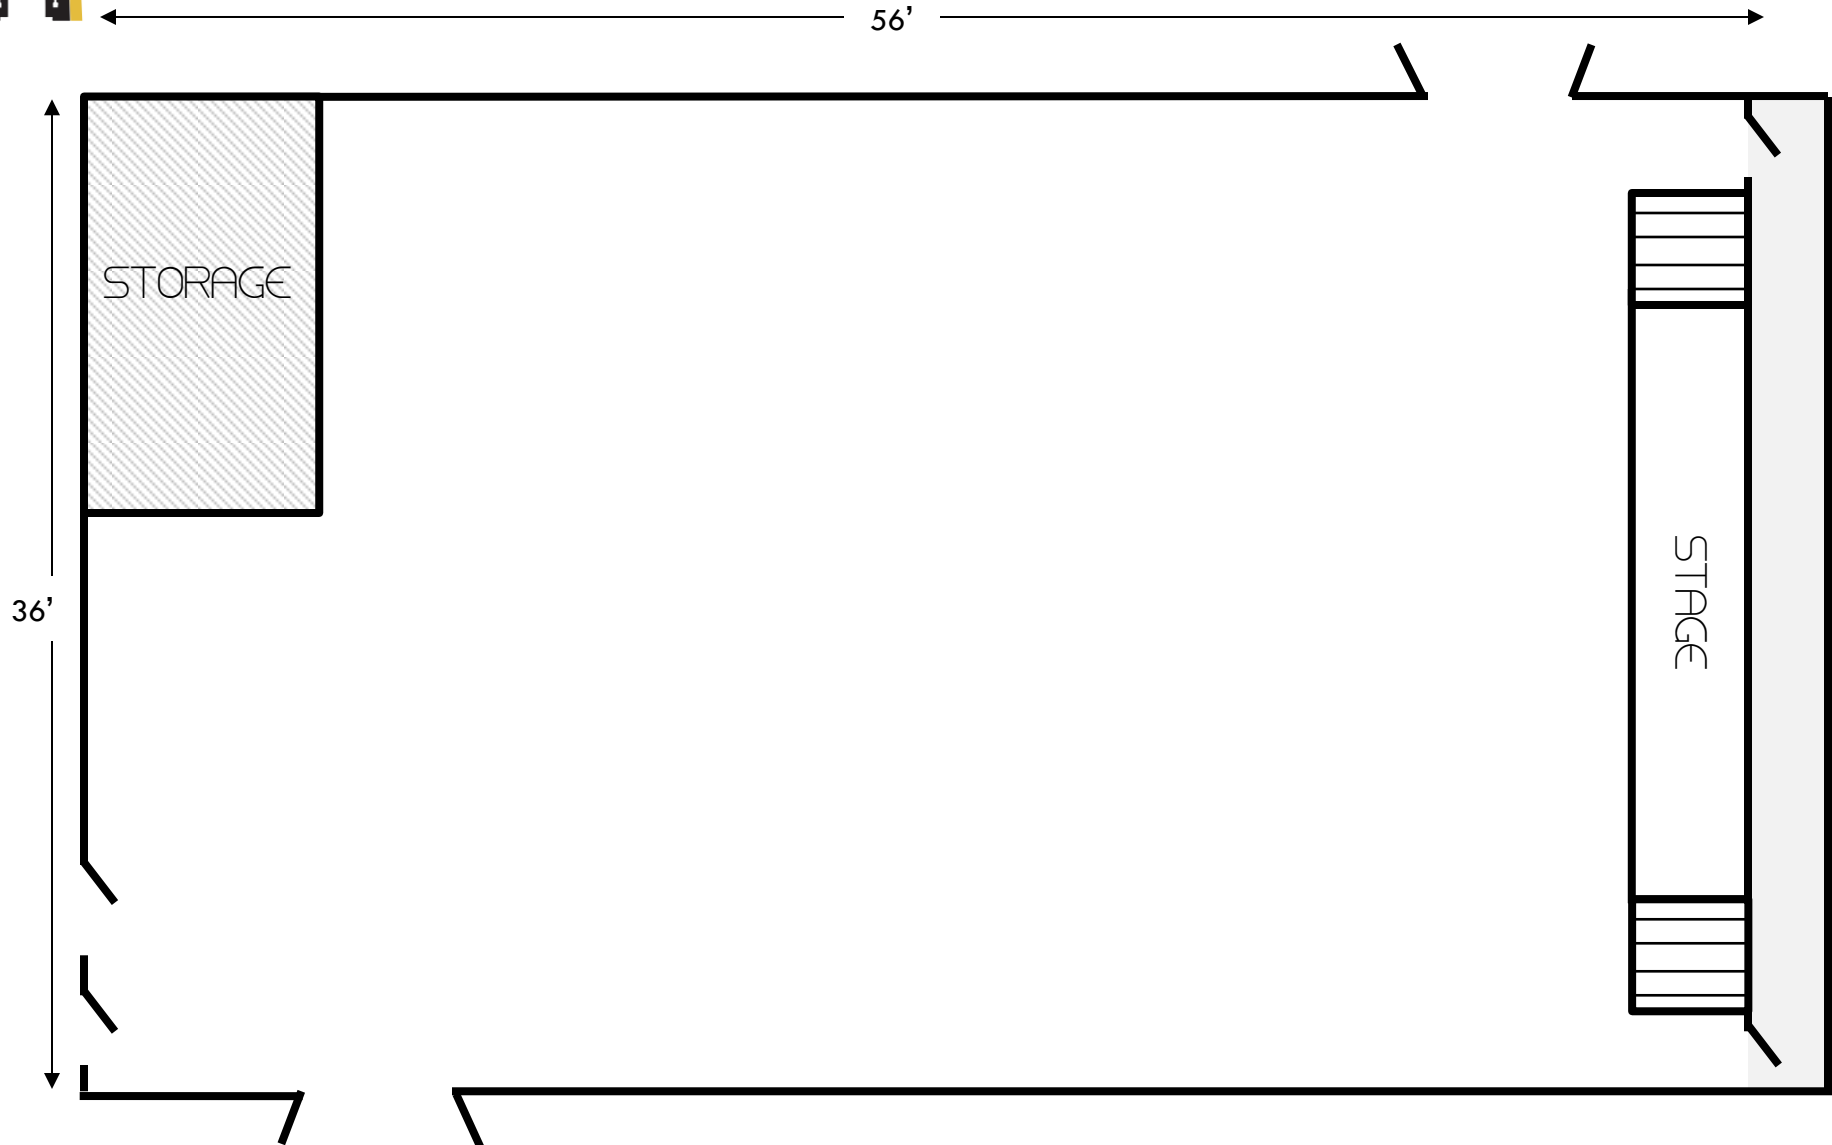

Old Davie School Historical Museum  
**CAFETORIUM**

**Furniture Available:**

- 18 – 6' rectangular tables
- 150 padded chairs

Name \_\_\_\_\_

Date of Event \_\_\_\_\_