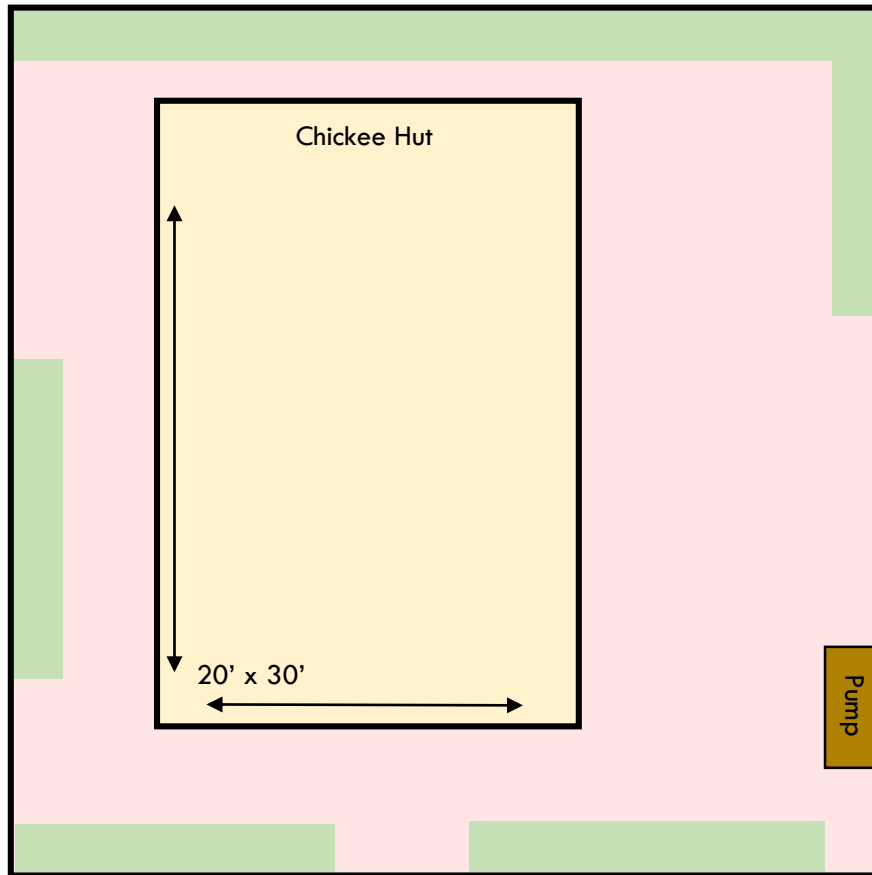

OLD DAVIE SCHOOL
HISTORICAL MUSEUM
OUTDOOR VENUES

AMPHITHEATRE

Furniture Provided

- 200 White Resin Folding Chairs

CHICKEE HUT

Name _____

Date of Event _____